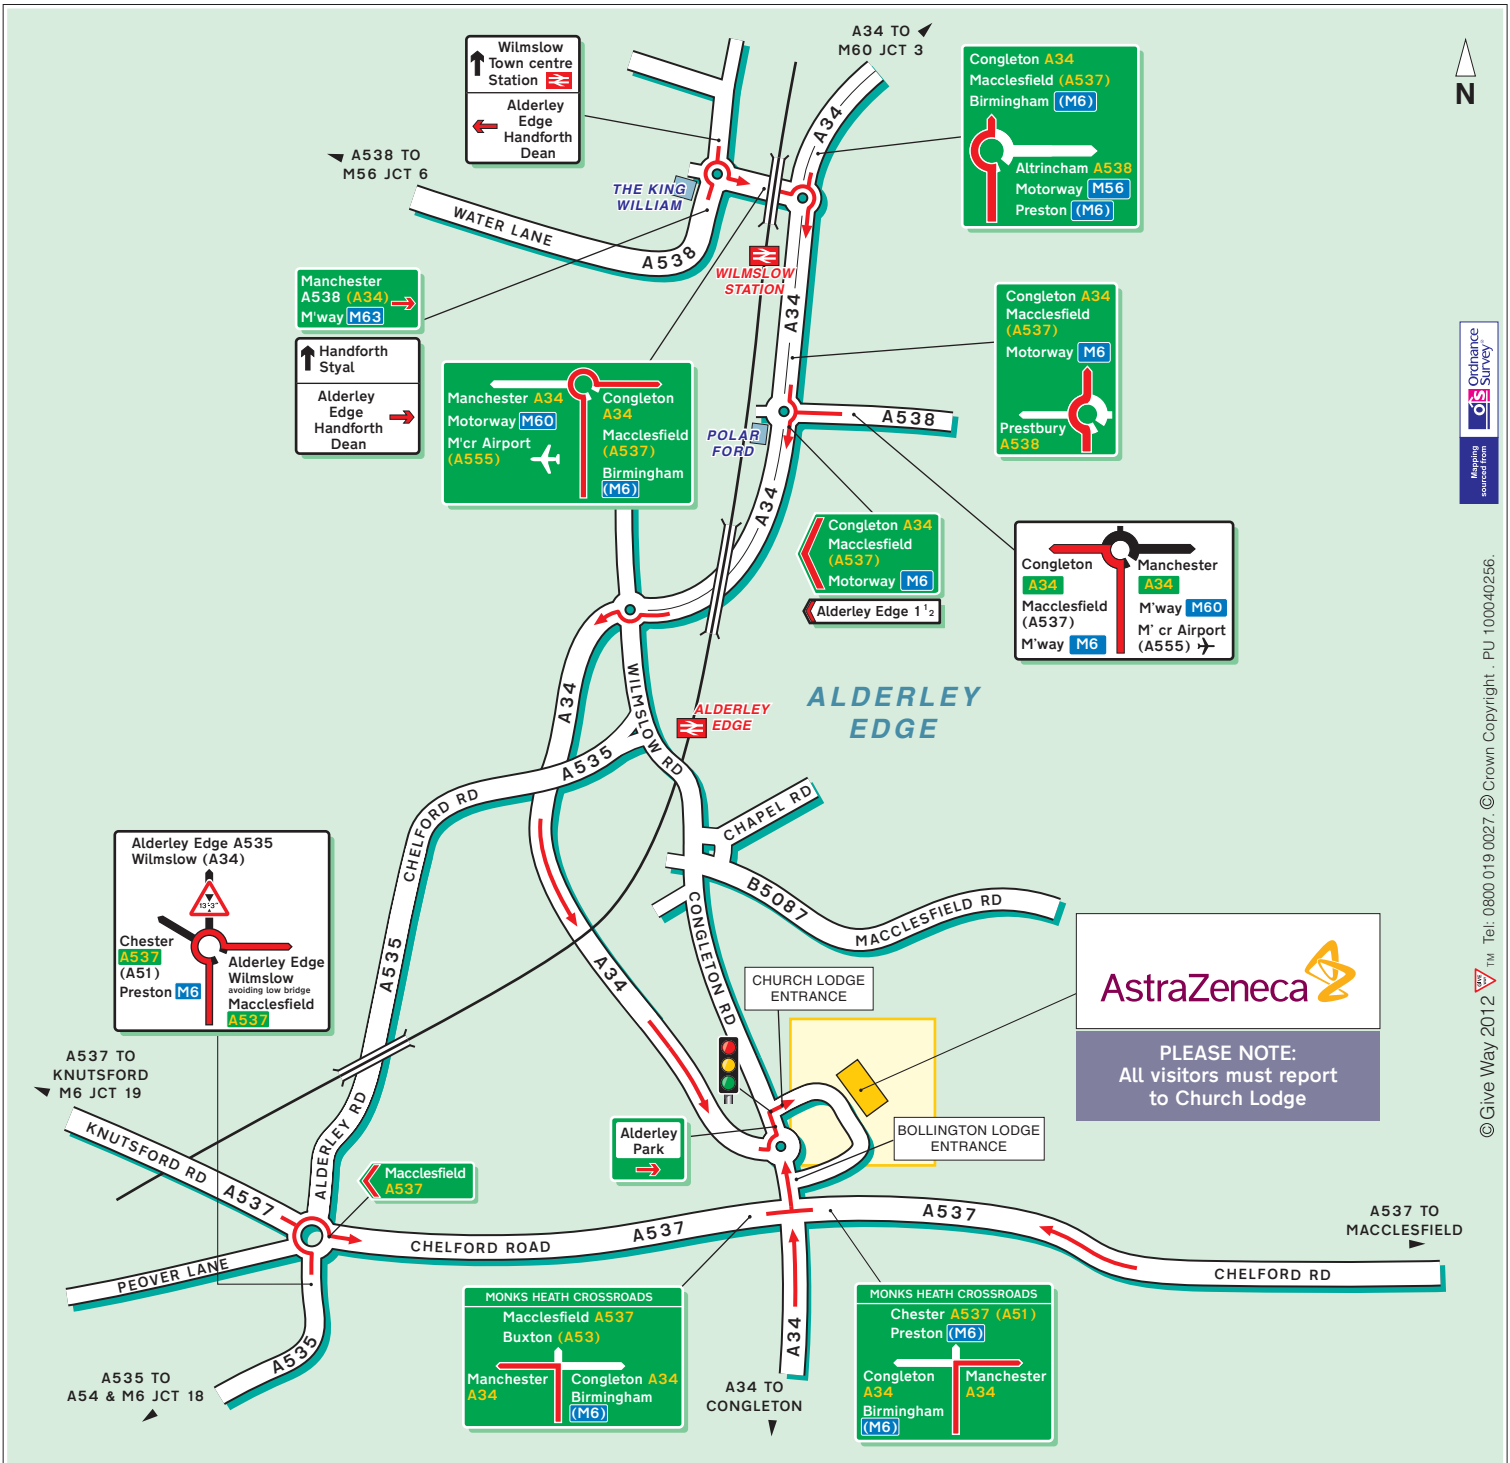

**AstraZeneca**  
Alderley Park, Macclesfield, Cheshire SK10 4TG

T: +44 (0)1625 582828  
F: +44 (0)1625 583074 (Meriside) F: +44 (0)1625 583074 (Alderley House)  
www.astrazeneca.com www.astrazeneca.co.uk

Please note: All visitors must report to Church Lodge

**Public Transport**

**By Rail, Alderley Edge Station**  
Approximately 5 minutes by taxi.  
For information on train operators and train timetables phone National Rail Enquiries on 0845 7484950.

**By Air, Manchester International Airport**  
Approximately half an hour taxi journey.  
www.manchesterairport.co.uk

Ordnance Survey  
Mapping sourced from

© Give Way 2012 TM Tel: 0800 019 0027. © Crown Copyright. PU 100040256.