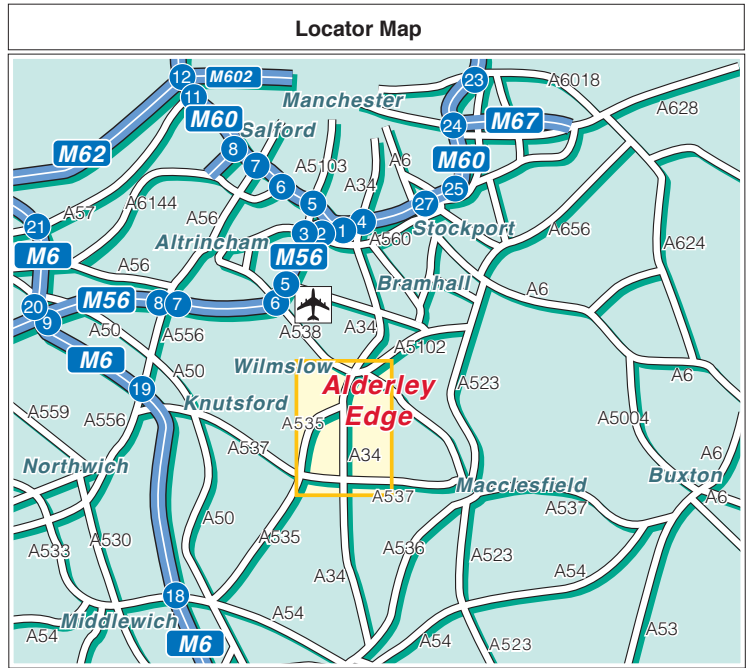

Please note: All visitors must report to Church Lodge

**Public Transport**

**By Rail, Alderley Edge Station**  
Approximately 5 minutes by taxi.  
For information on train operators and train timetables phone National Rail Enquiries on 0845 7484950.

**By Air, Manchester International Airport**  
Approximately half an hour taxi journey.  
www.manchesterairport.co.uk

Ordnance Survey  
Mapping sourced from

© Give Way 2012 TM Tel: 0800 019 0027. © Crown Copyright. PU 100040256.