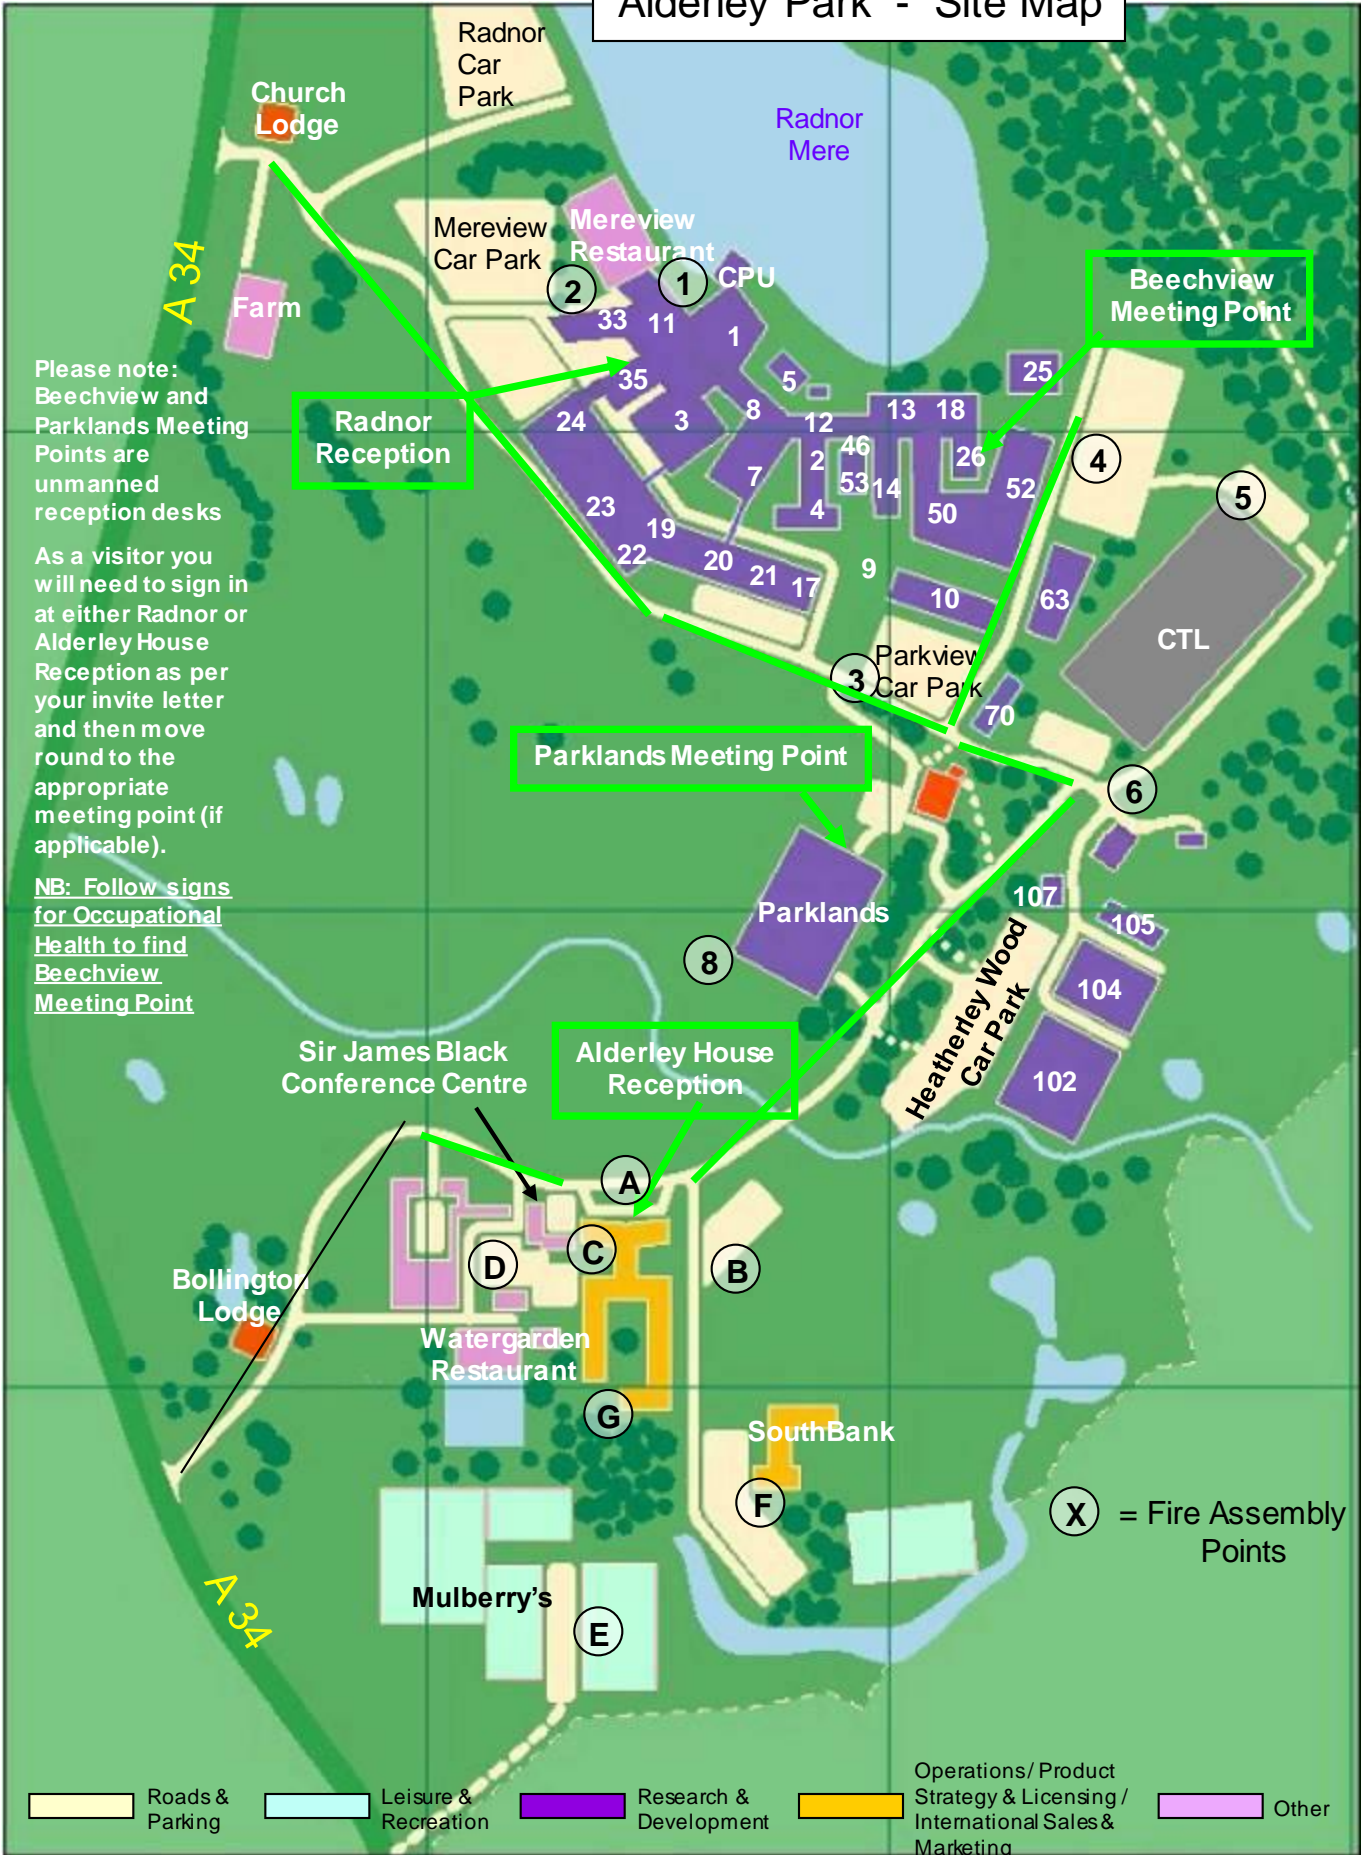

Alderley Park - Site Map

Please note:
Beechview and
Parklands Meeting
Points are
unmanned
reception desks

As a visitor you
will need to sign in
at either Radnor or
Alderley House
Reception as per
your invite letter
and then move
round to the
appropriate
meeting point (if
applicable).

NB: Follow signs
for Occupational
Health to find
Beechview
Meeting Point

**Beechview
Meeting Point**

**Radnor
Reception**

Parklands Meeting Point

**Alderley House
Reception**

(X) = Fire Assembly
Points

- Roads & Parking
- Leisure & Recreation
- Research & Development
- Operations/ Product Strategy & Licensing / International Sales & Marketing
- Other