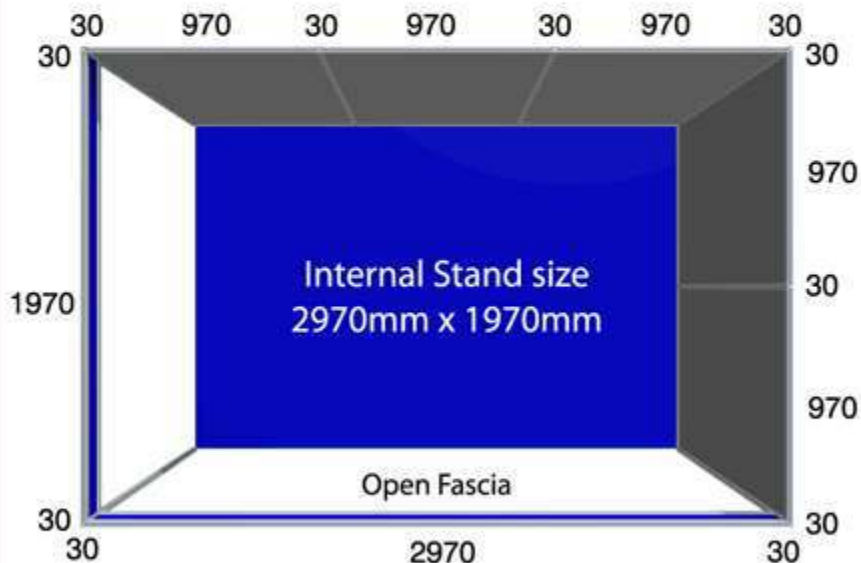

Coloured fascia boards. 150mm seen

Standard name panel
1070mm x 150mm

Standard Shell

RAIL PROFILE

PANEL THICKNESS = 6mm

**INTERNAL STAND DIMENSIONS
= 30mm LESS THAN
THE STAND SPACE BOOKED**

Birds Eye Overview Of Stand