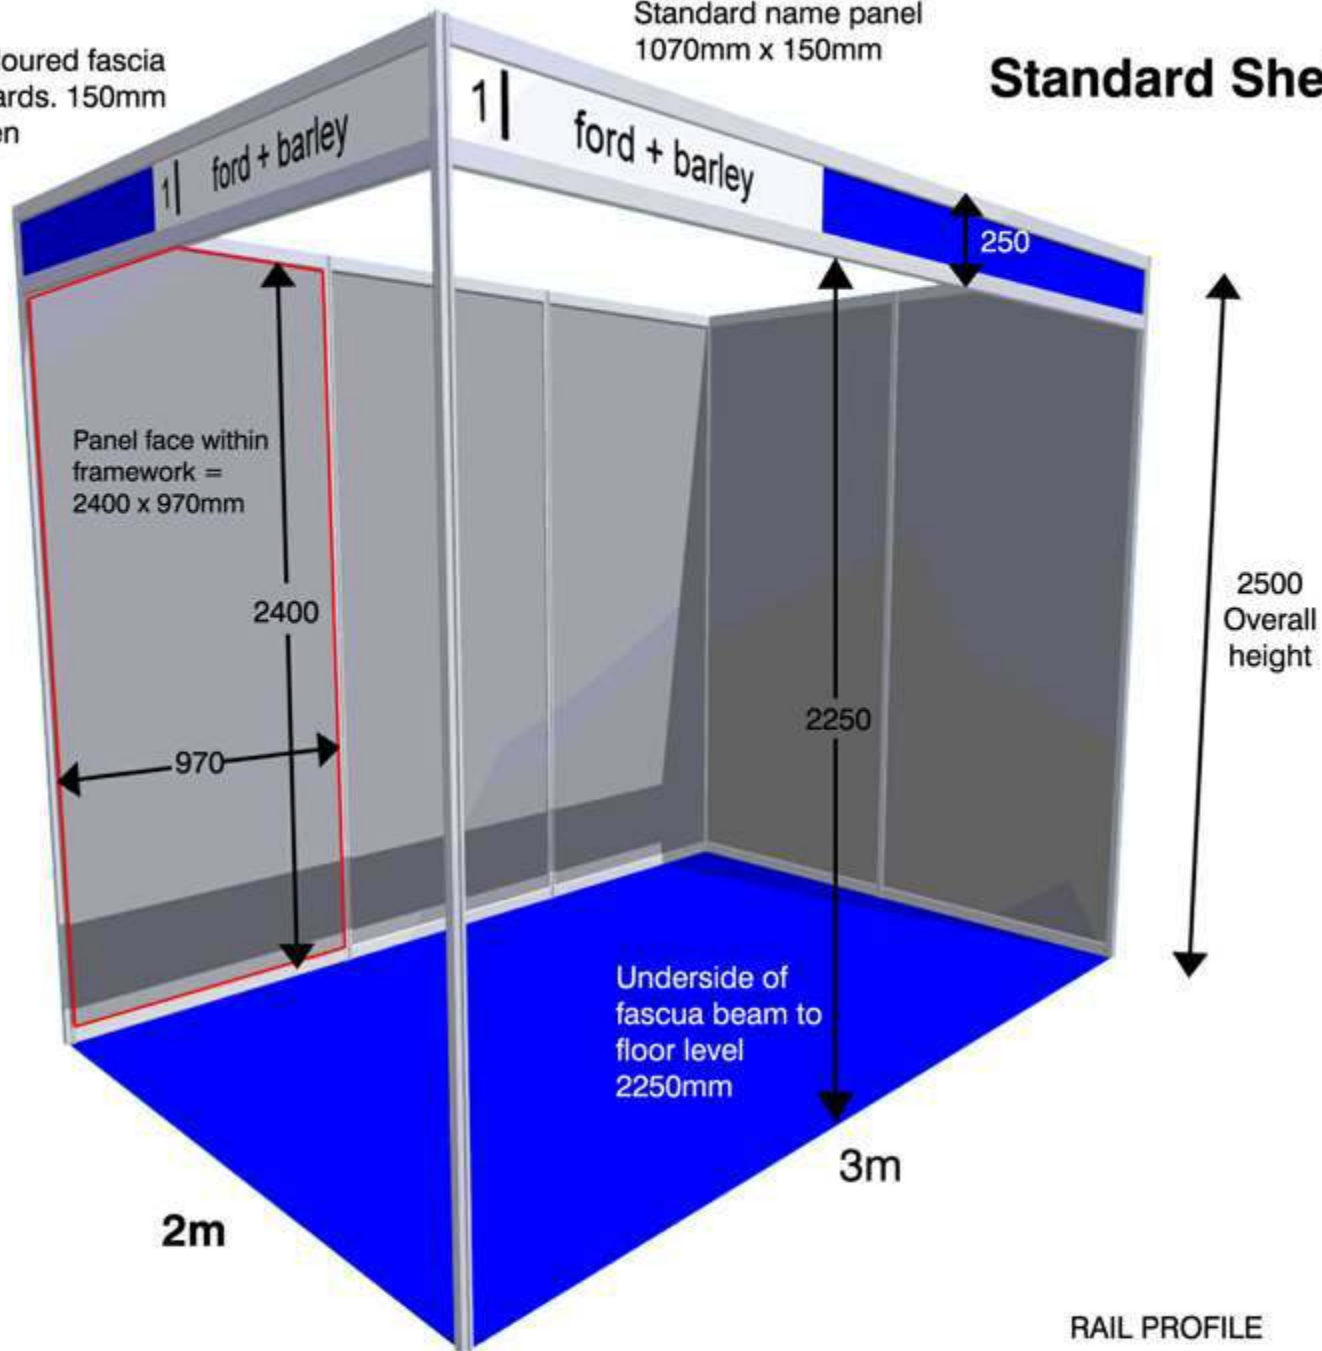

Coloured fascia boards. 150mm seen

Standard name panel
1070mm x 150mm

Standard Shell

RAIL PROFILE

PANEL THICKNESS = 6mm

**INTERNAL STAND DIMENSIONS
= 30mm LESS THAN
THE STAND SPACE BOOKED**

Birds Eye Overview Of Stand