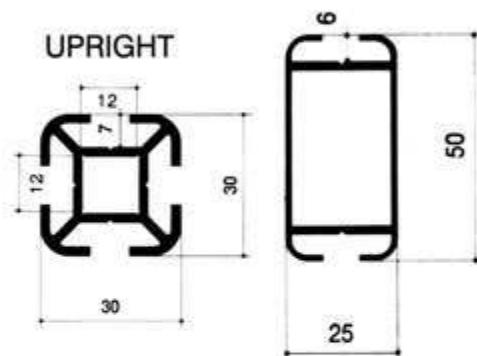

Coloured fascia boards. 150mm seen

Standard name panel
1070mm x 150mm

Standard Shell

RAIL PROFILE

PANEL THICKNESS = 6mm

**INTERNAL STAND DIMENSIONS
= 30mm LESS THAN
THE STAND SPACE BOOKED**

Birds Eye Overview Of Stand