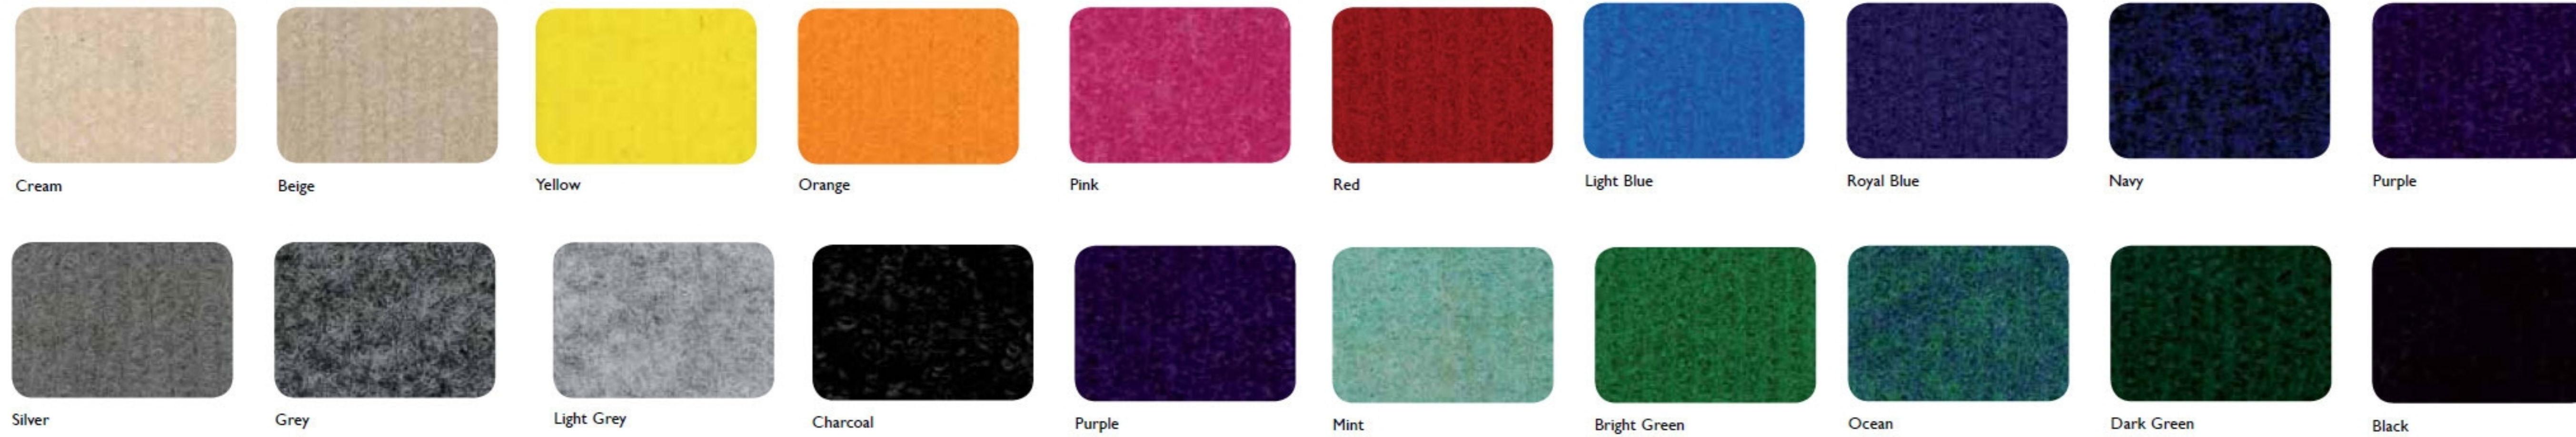

ford + barley exhibitions ltd. ● ● ● ●

FLOOR COVERING SERVICES

● **full service suppliers** ●

ford.barley@fordbarleyexhibitions.co.uk / Tel: 01623-551120

f+b

CORD CARPET:

A COMMON RANGE OF COLOURS IS DISPLAYED HERE. MORE COLOURS CAN BE SOURCED IF REQUIRED, PLEASE CONTACT US IF YOU HAVE A SPECIFIC COLOUR YOU WOULD LIKE

VELOUR CARPET:

ARTIFICIAL GRASS:

THERE ARE A VARIETY OF OPTIONS WHEN IT COMES TO GRASS. PRODUCT TYPES VARY BY GRASS STRAND LENGTH OFFERING SOME VERY REALISTIC SOLUTIONS

COLOURS ARE REPRESENTATIVE ONLY AND MAY DIFFER AS A RESULT OF DIFFERENT PRODUCTION BATCHES. COLOURS CAN ALSO DIFFER ON SCREEN DEPENDING ON THE VIEWER

FLOOR VINYL:

WITH LOTS OF DIFFERENT PRODUCTS ON OFFER SHOWN HERE ARE THE MOST POPULAR PRODUCTS TYPES.

BRANDED FLOOR:

BRANDED FLOORING OFFERED ON A VARIETY OF SURFACES

TEXTURED VINYL:

WOOD:

WOODPLANK VINYL: A WOODEN FLOOR LOOK WITHOUT THE COMPLEX INSTALLATION OF A REAL WOOD FLOOR