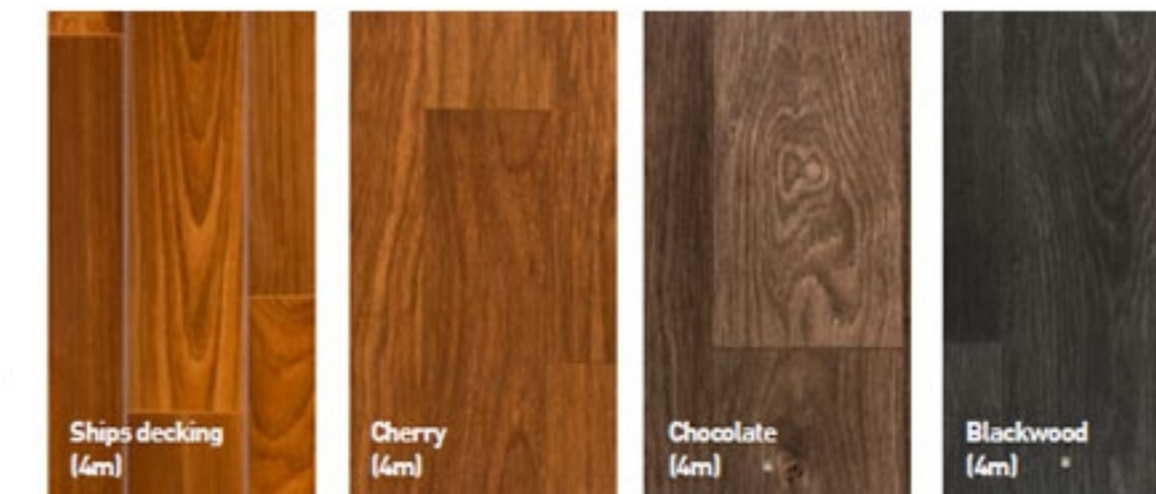

VELOUR CARPET:

ARTIFICIAL GRASS:

THERE ARE A VARIETY OF OPTIONS WHEN IT COMES TO GRASS. PRODUCT TYPES VARY BY GRASS STRAND LENGTH OFFERING SOME VERY REALISTIC SOLUTIONS

COLOURS ARE REPRESENTATIVE ONLY AND MAY DIFFER AS A RESULT OF DIFFERENT PRODUCTION BATCHES. COLOURS CAN ALSO DIFFER ON SCREEN DEPENDING ON THE VIEWER

FLOOR VINYL:

WITH LOTS OF DIFFERENT PRODUCTS ON OFFER SHOWN HERE ARE THE MOST POPULAR PRODUCTS TYPES.

BRANDED FLOOR:

BRANDED FLOORING OFFERED ON A VARIETY OF SURFACES

TEXTURED VINYL:

WOOD:

WOODPLANK VINYL: A WOODEN FLOOR LOOK WITHOUT THE COMPLEX INSTALLATION OF A REAL WOOD FLOOR