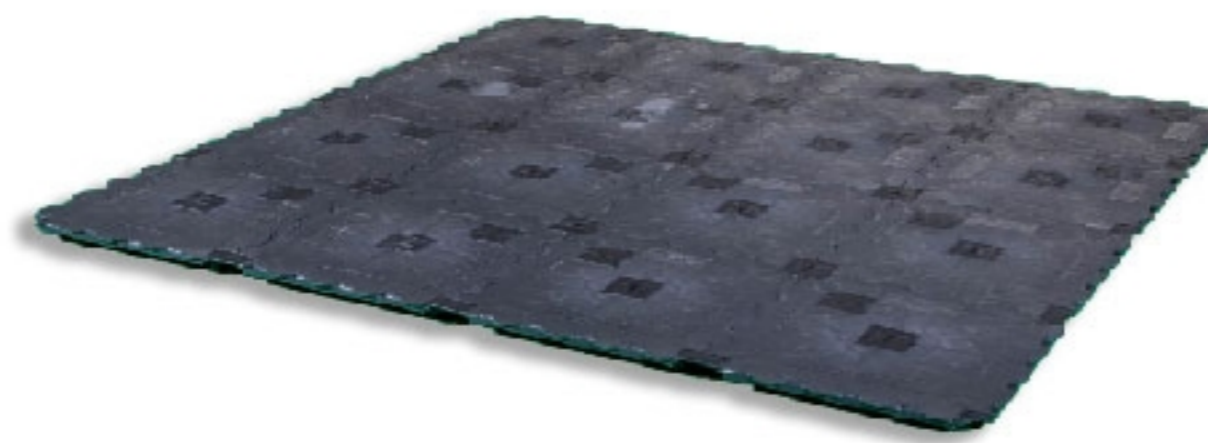

FLOOR VINYL:

WITH LOTS OF DIFFERENT PRODUCTS ON OFFER SHOWN HERE ARE THE MOST POPULAR PRODUCTS TYPES.

BRANDED FLOOR:

BRANDED FLOORING OFFERED ON A VARIETY OF SURFACES

TEXTURED VINYL:

WOOD:

WOODPLANK VINYL: A WOODEN FLOOR LOOK WITHOUT THE COMPLEX INSTALLATION OF A REAL WOOD FLOOR

PVC:

METAL:

MATTWELL EDGING:

METAL EDGING FOR EITHER FLOOR SHEETS OR PLATFORM FLOOR PERIMETERS

UNSURE OF WHAT EDGING YOU NEED - SPEAK TO US FOR ADVICE

18MM FLOOR SHEETS:

CHIPBOARD SHEETS USED TO CREATE A SUB FLOOR TO ALLOW A DIFFERENT FLOOR COVERING TO BE APPLIED TO A VENUE FLOOR THAT IS ALREADY CARPETTED

MODULAR PLATFORMS:

MODULAR FLOORING WITH CABLE ACCESS LOTS OF OPTIONS IN TERMS OF HEIGHTS AND ACCESSORIES - IE RAMPS AND EDGE LIGHTING

TRADITIONAL PLATFORMS:

TIMBER BASED RAISED PLATFORM WITH FLOOR SHEETS AND JOISTS TO SET THE REQUIRED HEIGHT

LOKLIFT MEMBRANE:

A SELF ADHESIVE MEMBRANE USED (WITH VENUE APPROVAL) TO ALLOW CARPET TO BE FITTED OVER EXISTING CARPETS WITHOUT LEAVING A RAISED PERIMETER EDGE AS IS THE CASE WITH FLOOR FLATS

EDGE LIGHTING: