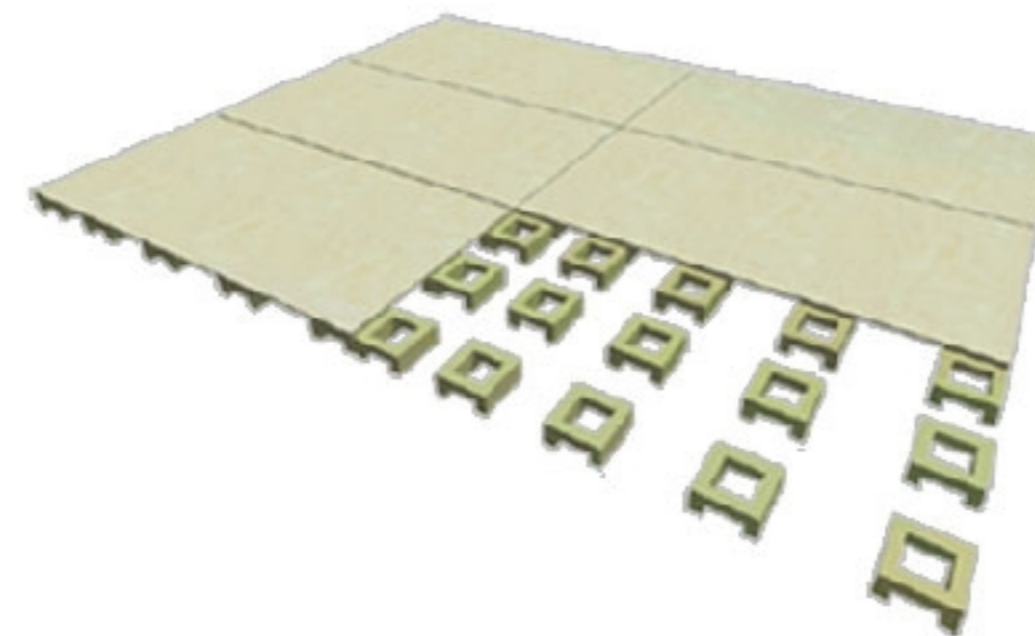

PVC:

METAL:

MATTWELL EDGING:

METAL EDGING FOR EITHER FLOOR SHEETS OR PLATFORM FLOOR PERIMETERS

UNSURE OF WHAT EDGING YOU NEED - SPEAK TO US FOR ADVICE

18MM FLOOR SHEETS:

CHIPBOARD SHEETS USED TO CREATE A SUB FLOOR TO ALLOW A DIFFERENT FLOOR COVERING TO BE APPLIED TO A VENUE FLOOR THAT IS ALREADY CARPETTED

MODULAR PLATFORMS:

MODULAR FLOORING WITH CABLE ACCESS LOTS OF OPTIONS IN TERMS OF HEIGHTS AND ACCESSORIES - IE RAMPS AND EDGE LIGHTING

TRADITIONAL PLATFORMS:

TIMBER BASED RAISED PLATFORM WITH FLOOR SHEETS AND JOISTS TO SET THE REQUIRED HEIGHT

LOKLIFT MEMBRANE:

A SELF ADHESIVE MEMBRANE USED (WITH VENUE APPROVAL) TO ALLOW CARPET TO BE FITTED OVER EXISTING CARPETS WITHOUT LEAVING A RAISED PERIMETER EDGE AS IS THE CASE WITH FLOOR FLATS

EDGE LIGHTING:

RAMPED EDGING:

SPECIAL RAMPED EDGING PROFILE PRODUCED TO ORDER FOR PLATFORM FLOORS