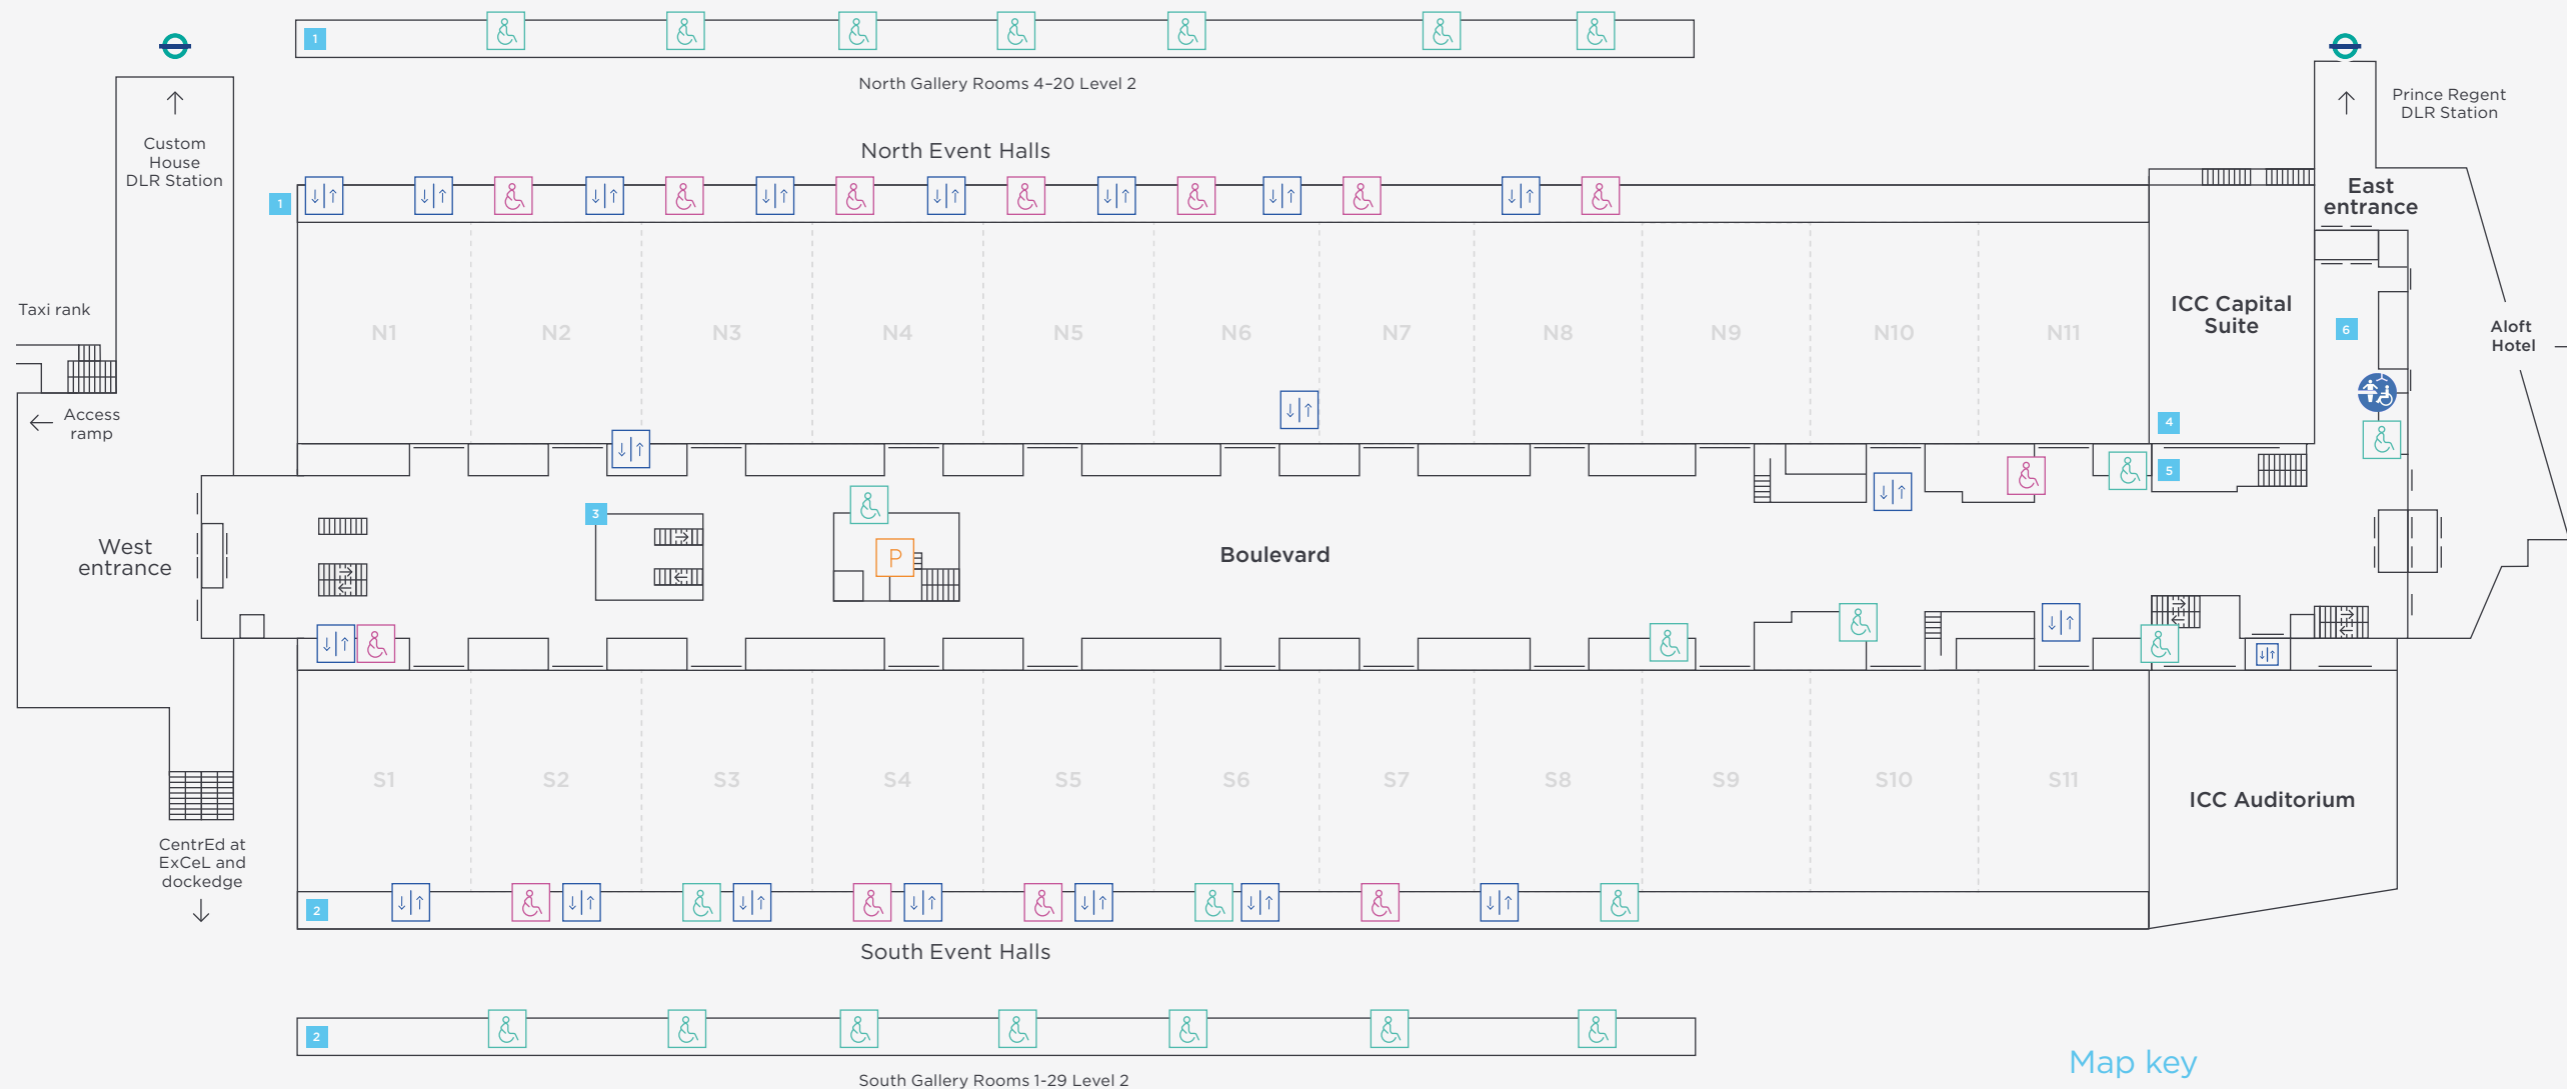

# ExCeL amenities map

## Disabled access

### Map key

-  Lift access
-  Disabled toilets: Left-hand transfer
-  Disabled toilets: Right-hand transfer
-  Parking
-  Changing places