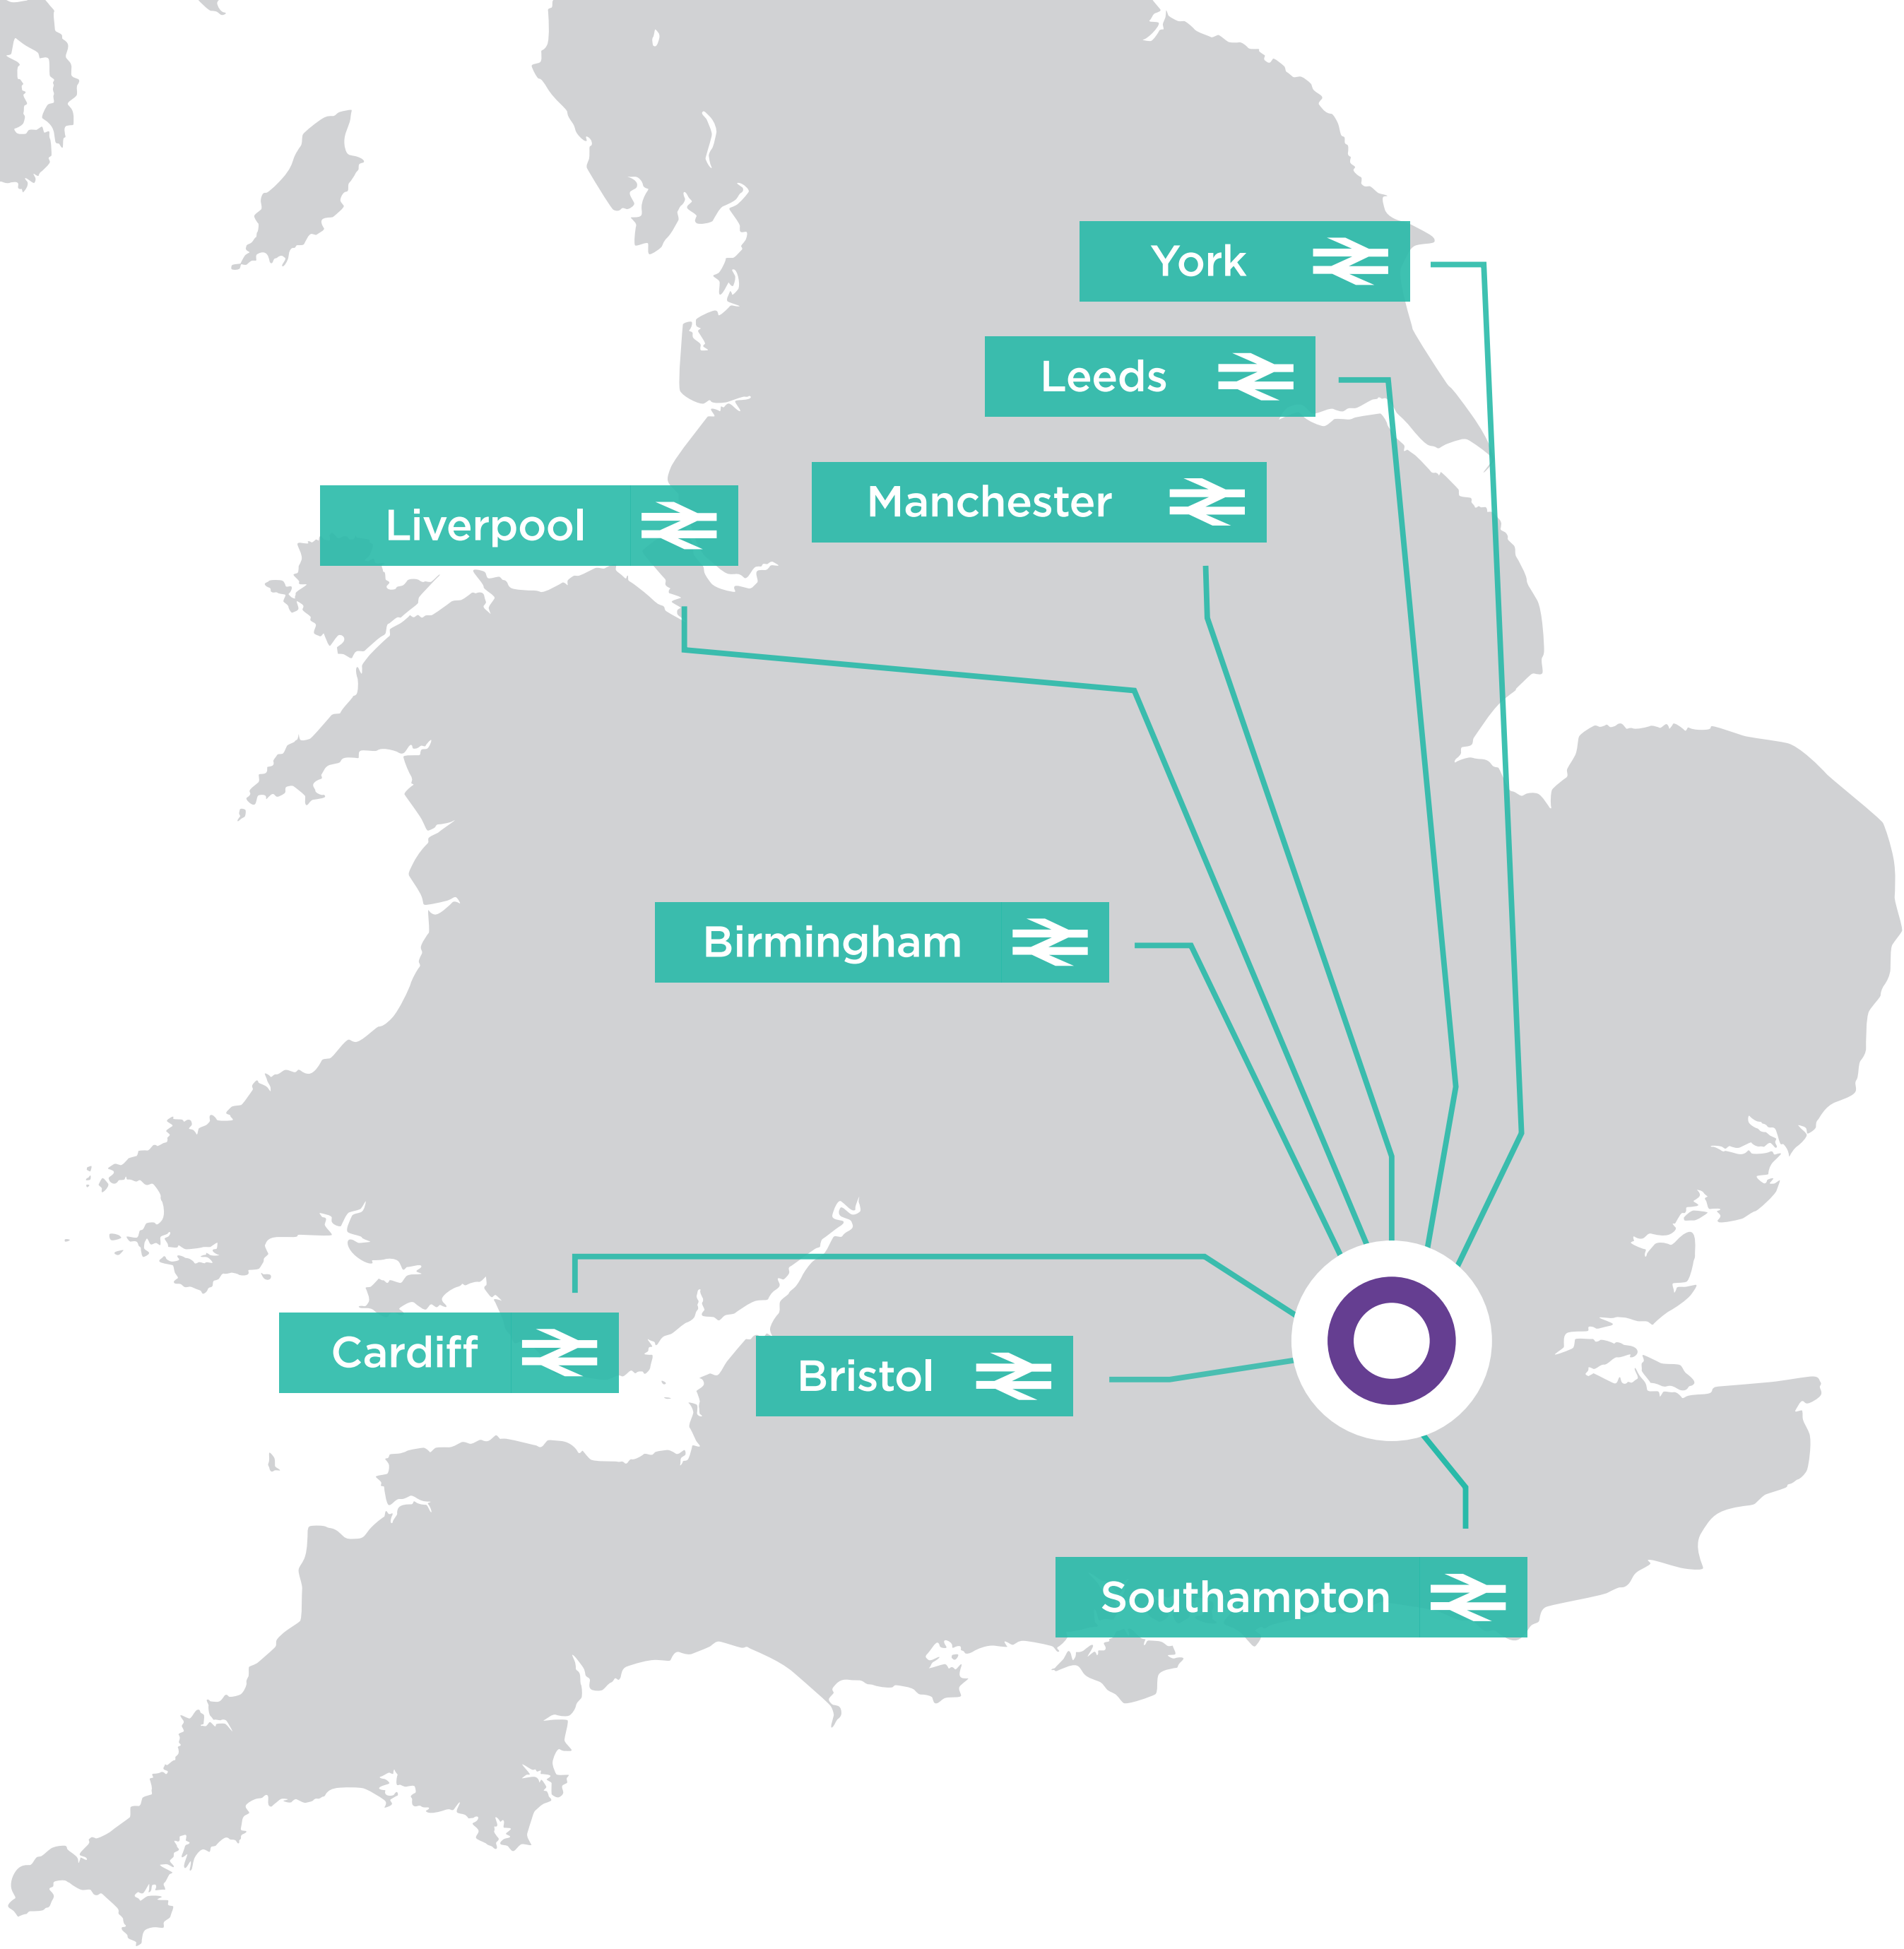

UK travel times

By train and Elizabeth line

Birmingham — 1 hour 31 minutes

New Street to Euston - 1 hour 13 minutes
Euston to ExCeL - 18 minutes

Bristol — 1 hour 58 minutes

Bristol Temple Meads to Paddington - 1 hour 38 minutes
Paddington to ExCeL - 20 minutes

Liverpool — 2 hours 31 minutes

Liverpool Lime Street to Euston - 2 hours 13 minutes
Euston to ExCeL - 18 minutes

Manchester — 2 hours 26 minutes

Manchester Piccadilly to Euston - 2 hour 8 minutes
Euston to ExCeL - 18 minutes

Southampton — 1 hour 33 minutes

Southampton Central to Waterloo - 1 hour 14 minutes
Waterloo to ExCeL - 19 minutes

York — 2 hours 22 minutes

York to Kings Cross - 2 hours 8 minutes
Kings Cross to ExCeL - 14 minutes

Key

— Train

○ London